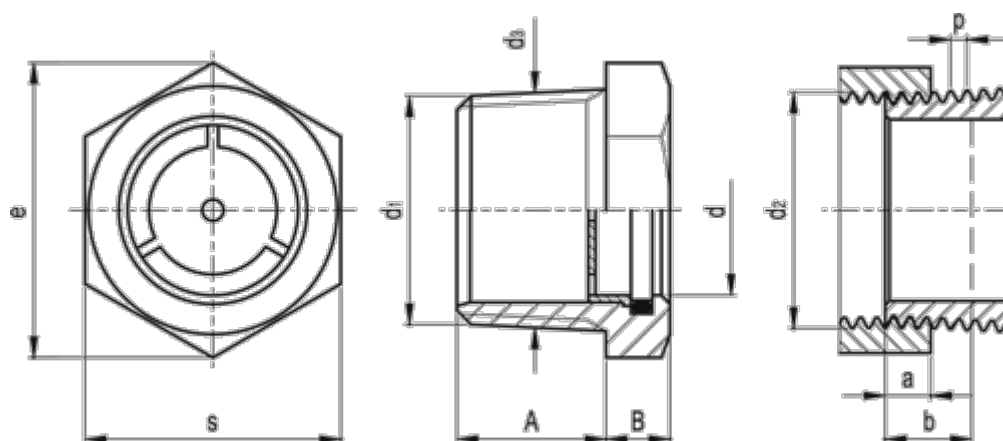

Data Sheet

Article number: 20676525

Description: E+G
Oil level indicator GN 743.7-11-R3/8-A

Measures

A = 15

a = 6.4

b = 10.1

B = 6

d = 11

d1 = R 3/8

d2 = Rp 3/8

d3 = 16.7

e = 22.0

p = 1.337

s = 19.0